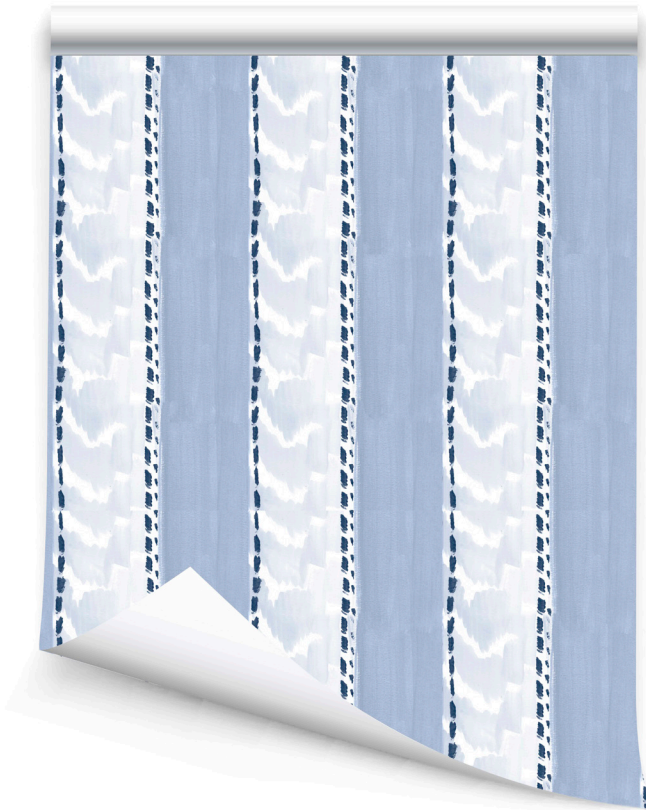

SHELLY
SKU: WP-216

VICTORIA LARSON

There is a little shell from a tropical trip that sits on my desk. It has the most beautiful markings and it ends up in my sketchbook from time to time. SHELLY is the joyful stripe with a classical bent in a painterly style.

Listing: Heavy Matte Paper
Length: By the Yard
Width: 26" pre-trimmed; wider rolls on request

Sold by the yard; 6 yard max single panel length
Availability: 14 business days from order payment

SKU: WP-216
Colors: Denim, Navy Chocolate
Repeat: 26"
Match: Straight
PVC Free